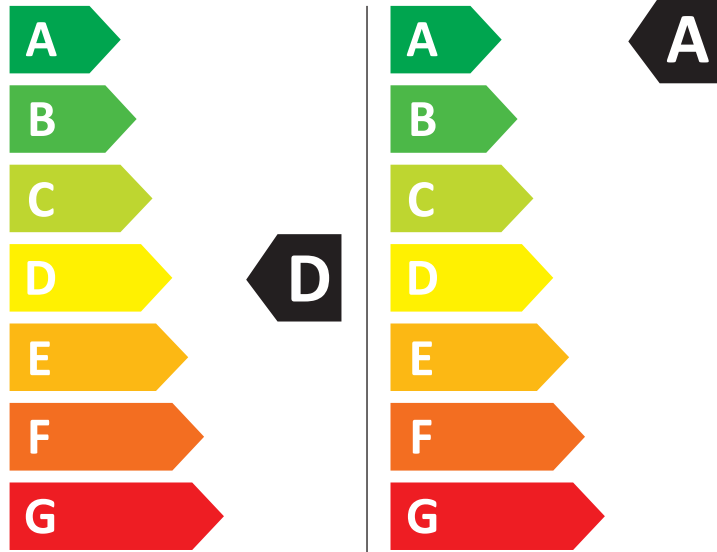

ENERG

SAMSUNG

WD11DG5B15BH

308 kWh/100

48 kWh/100

6,0 kg 11,0 kg

90 L 54 L

7:32 4:00

ABCDEFG

72 dB ABCD

2019/2014

Size: W 102 x H 198 mm

Material : ART

Release paper: Pale blue-green Glassine