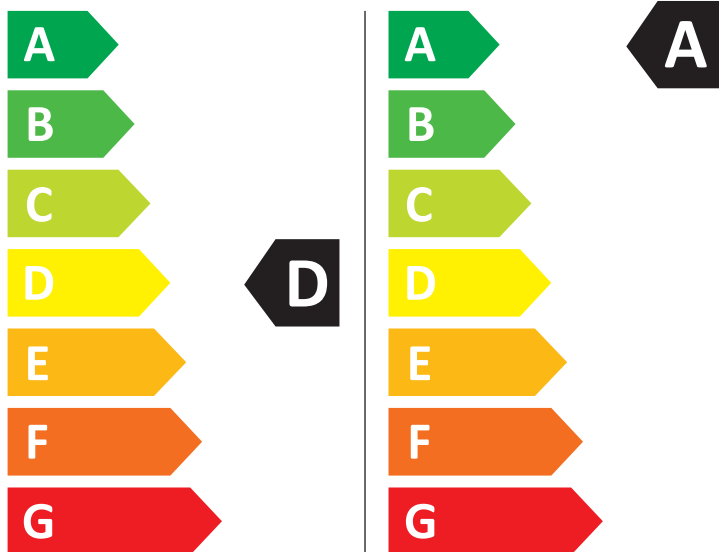

ENERG

SAMSUNG

WD11DG6B85BB

308 kWh/100

48 kWh/100

6,0 kg 11,0 kg

90 L 54 L

7:32 4:00

ABCDEFG

72 dB ABCD

2019/2014

Size: W 102 x H 198 mm

Material : ART

Release paper: Pale blue-green Glassine