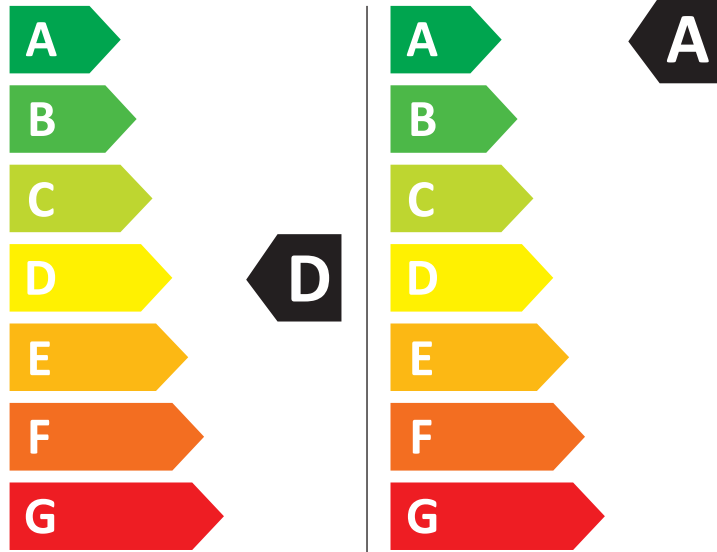

ENERG

SAMSUNG

WD11DG6B85BE

308 kWh/100

48 kWh/100

6,0 kg

11,0 kg

90 L

54 L

7:32

4:00

ABCDEFG

72 dB
ABCD

2019/2014

Size: W 102 x H 198 mm

Material : ART

Release paper: Pale blue-green Glassine