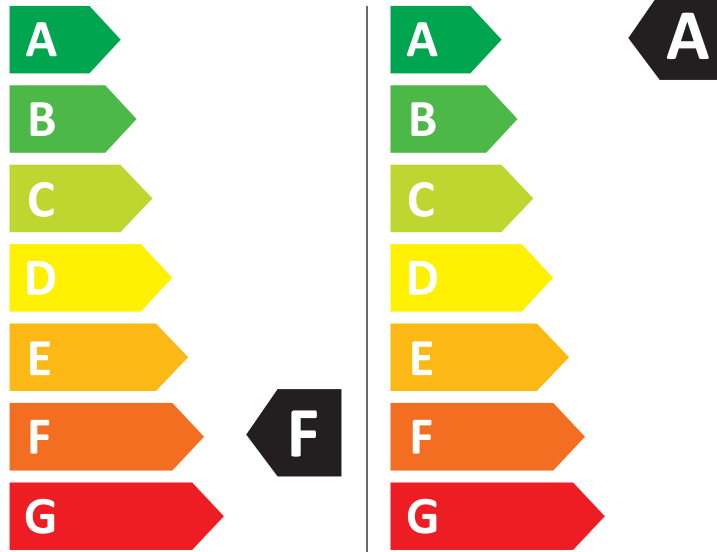

# ENERG

**SAMSUNG**

WD12T504DBW

487 kWh/100

54 kWh/100

8,0 kg

12,0 kg

110 L

57 L

10:29

4:00

ABCDEFG

72 dB  
ABCD

2019/2014

Size: W 102 x H 198 mm

Material : ART

Release paper: Pale blue-green Glassine