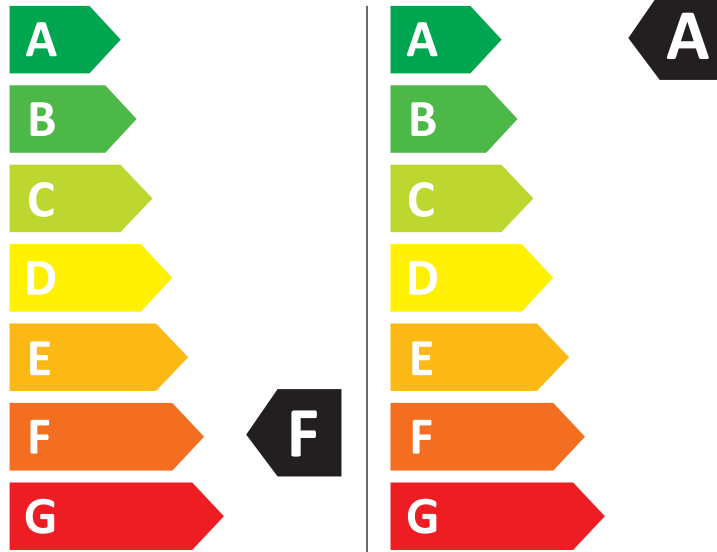

# ENERG

**SAMSUNG**

WD12TP34DSX

487 kWh/100

54 kWh/100

8,0 kg

12,0 kg

110 L

57 L

10:29

4:00

ABCDEFG

72 dB  
ABCD

2019/2014

Size: W 102 x H 198 mm

Material : ART

Release paper: Pale blue-green Glassine