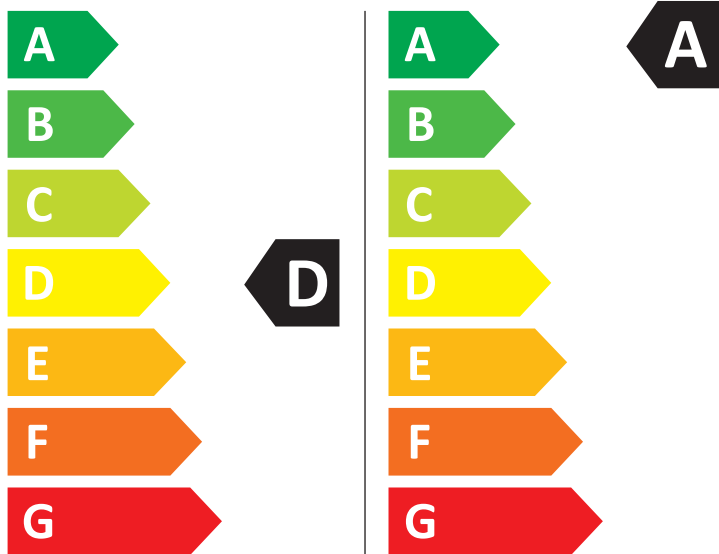

ENERG

SAMSUNG

WD1BDG5B15BE

308 kWh/100

48 kWh/100

6,0 kg

11,0 kg

90 L

54 L

7:32

4:00

ABCDEFG

72 dB
ABCD

2019/2014

Size: W 102 x H 198 mm

Material : ART

Release paper: Pale blue-green Glassine