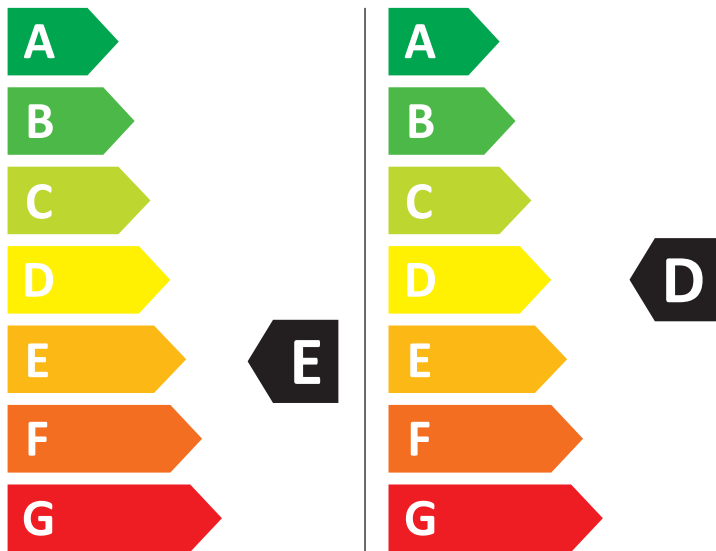

ENERG

SAMSUNG

WD70T4047CE

🚰 267 kWh/100🔄

💧 69 kWh/100🔄

4,0 kg  7,0 kg

70 L  45 L

6:32  3:28

A**B**CDEFG

72 dB 
A**B**CD

2019/2014