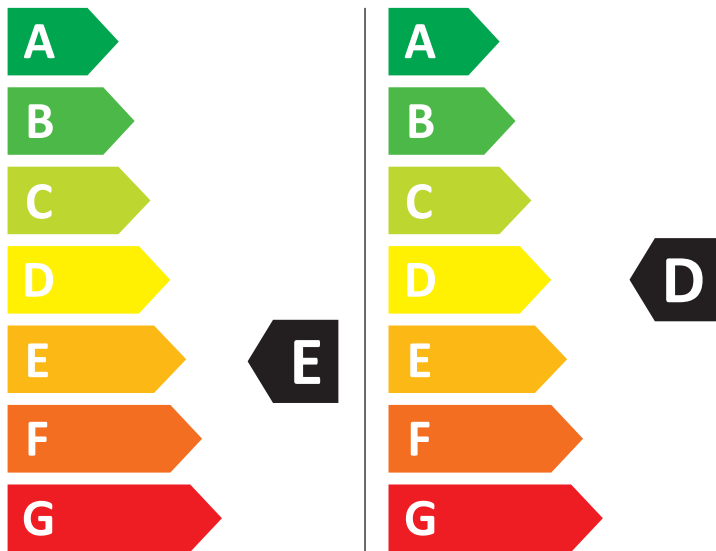

ENERG

SAMSUNG

WD70T4049CE

🚰 267 kWh/100

💧 69 kWh/100

4,0 kg 7,0 kg

70 L 45 L

6:32 3:28