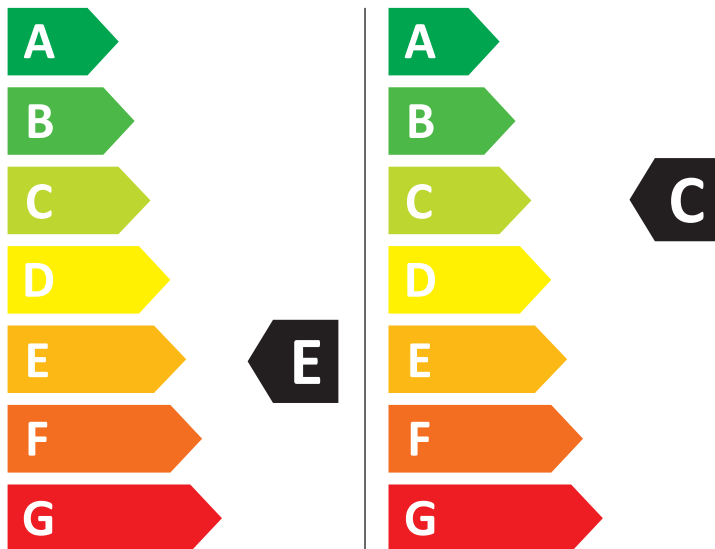

ENERG

SAMSUNG

WD81T554ABW

🚰 326 kWh/100

💧 63 kWh/100

5,0 kg 8,0 kg

80 L 48 L

7:44 3:26