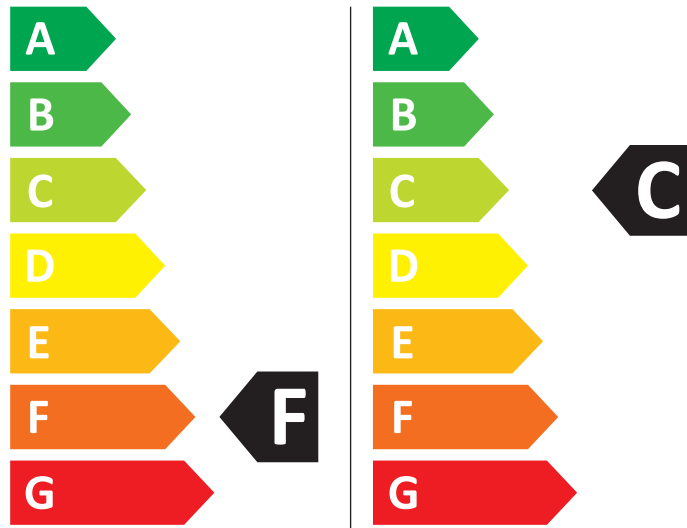

# ENERGY

SAMSUNG

WD8NK52E0AW

397 kWh/100

63 kWh/100

5,0 kg

8,0 kg

80 L