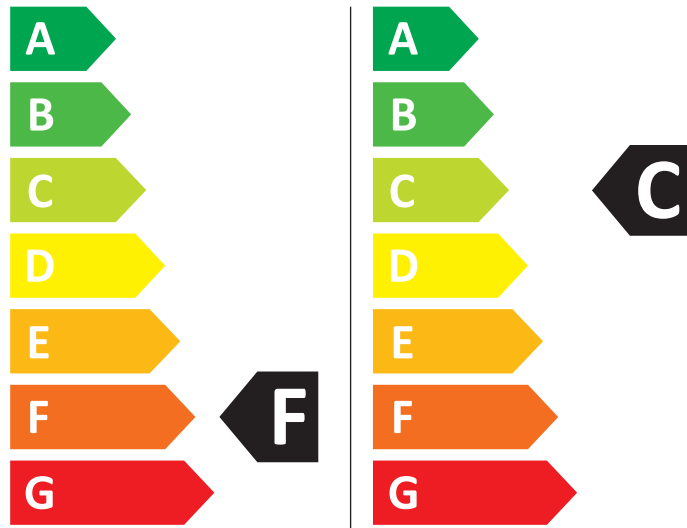

ENERGY

SAMSUNG

WD8NK52E3AW

397 kWh/100

63 kWh/100

5,0 kg

8,0 kg

80 L