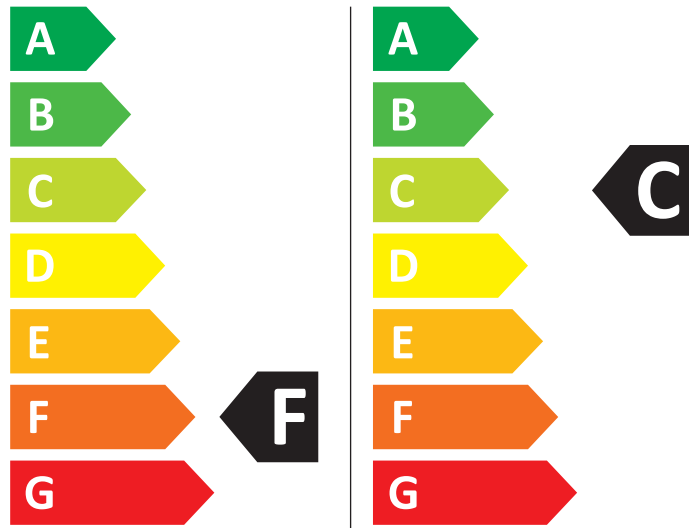

# ENERGY

SAMSUNG

WD8NK52K0AW

397 kWh/100

63 kWh/100

5,0 kg

8,0 kg

80 L