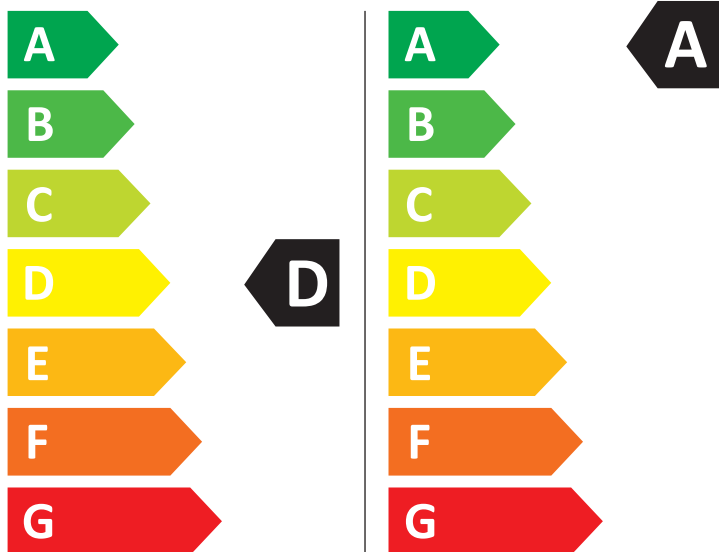

# ENERG

**SAMSUNG**

WD90DB8B85GB

308 kWh/100

44 kWh/100

6,0 kg

9,0 kg

90 L

50 L

7:32

3:48

ABCDEFG

72 dB  
ABCD

2019/2014

Size: W 102 x H 198 mm

Material : ART

Release paper: Pale blue-green Glassine