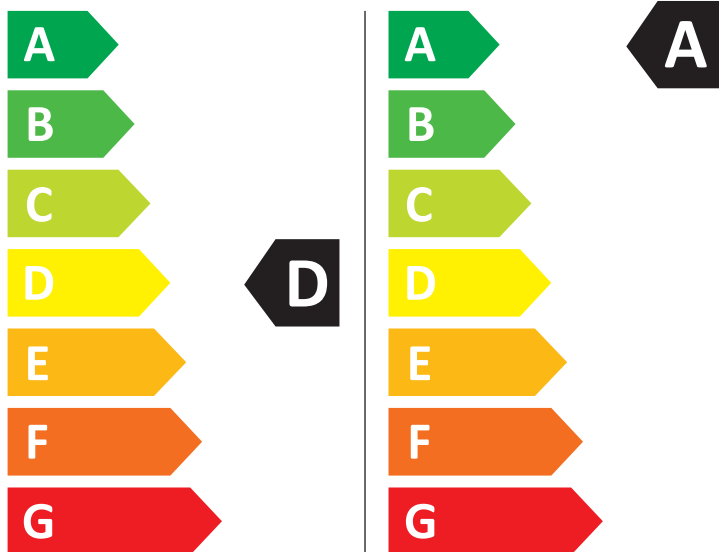

ENERG

SAMSUNG

WD90DB8B85GH

308 kWh/100

44 kWh/100

6,0 kg

9,0 kg

90 L

50 L

7:32

3:48

ABCDEFG

72 dB
ABCD

2019/2014

Size: W 102 x H 198 mm

Material : ART

Release paper: Pale blue-green Glassine