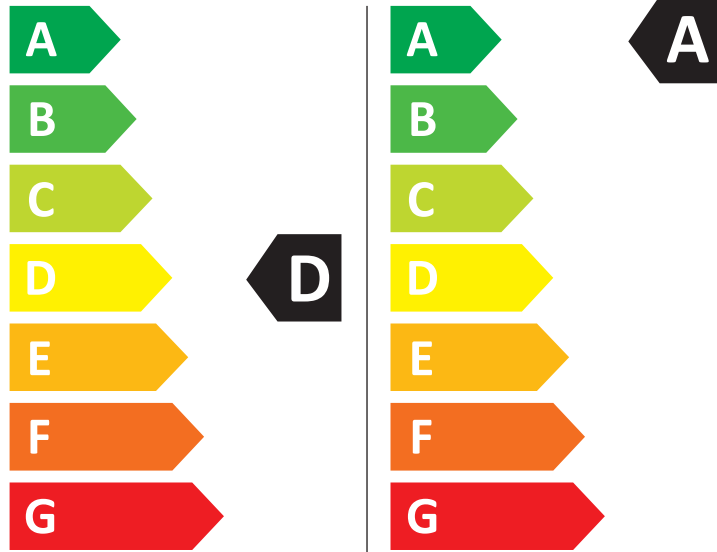

ENERG

Samsung

WD90DG5B15BB

308 kWh/100

44 kWh/100

6,0 kg

9,0 kg

90 L

50 L

7:32

3:48

ABCDEFG

72 dB
ABCD

2019/2014

Size: W 102 x H 198 mm

Material : ART

Release paper: Pale blue-green Glassine