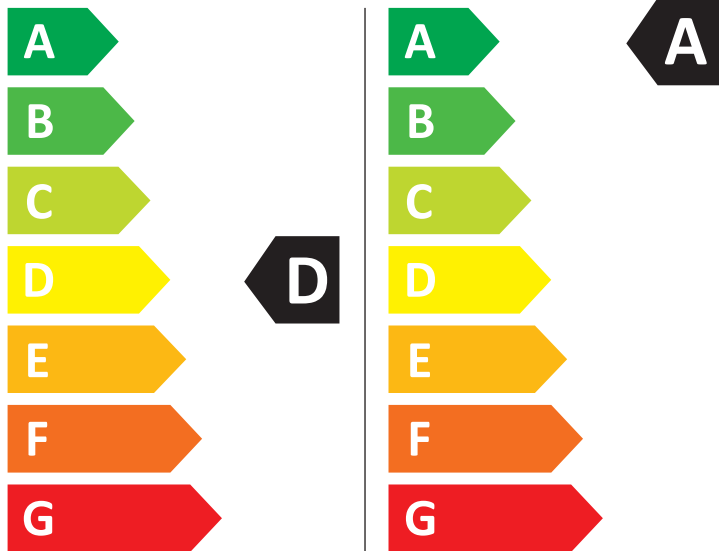

# ENERG

**SAMSUNG**

WD90DG5B15BB

308 kWh/100

44 kWh/100

6,0 kg

9,0 kg

90 L

50 L

7:32

3:48

ABCDEFG

72 dB  
ABCD

2019/2014

Size: W 102 x H 198 mm

Material : ART

Release paper: Pale blue-green Glassine