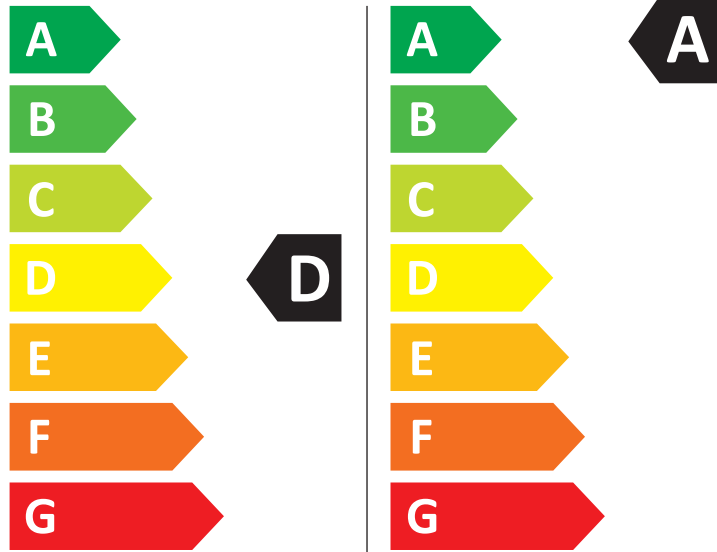

ENERG

SAMSUNG

WD90DG5B15BH

308 kWh/100

44 kWh/100

6,0 kg 9,0 kg

90 L 50 L

7:32 3:48

ABCDEFG

72 dB ABCD

2019/2014

Size: W 102 x H 198 mm

Material : ART

Release paper: Pale blue-green Glassine