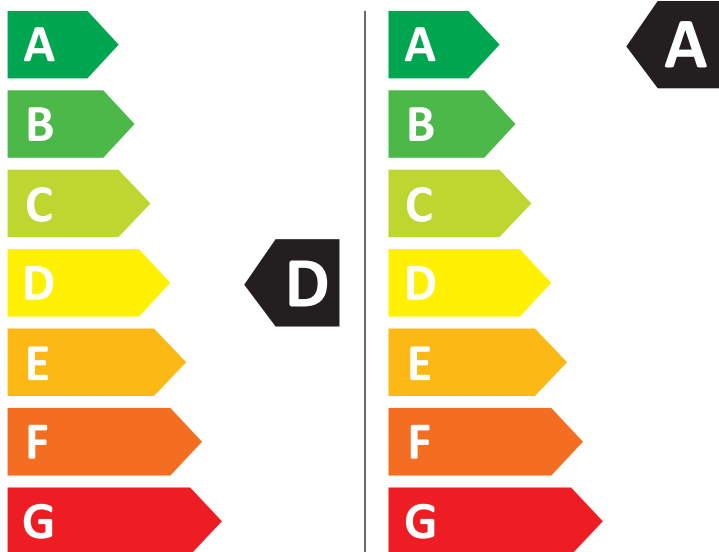

# ENERG

**SAMSUNG**

WD90DG6B85BB

308 kWh/100

44 kWh/100

ABCDEFG

72 dB  
ABCD

2019/2014

Size: W 102 x H 198 mm

Material : ART

Release paper: Pale blue-green Glassine