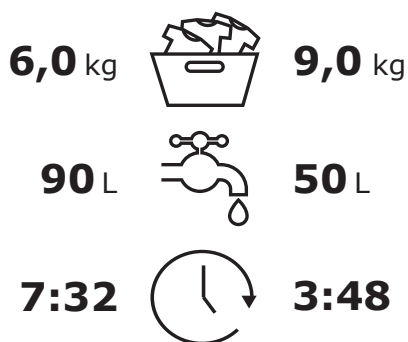

# ENERG

**SAMSUNG**

WD90DG6B85BB

308 kWh/100

44 kWh/100

ABCDEFG

72 dB  
ABCD

2019/2014

Size: W 102 x H 198 mm

Material : ART

Release paper: Pale blue-green Glassine