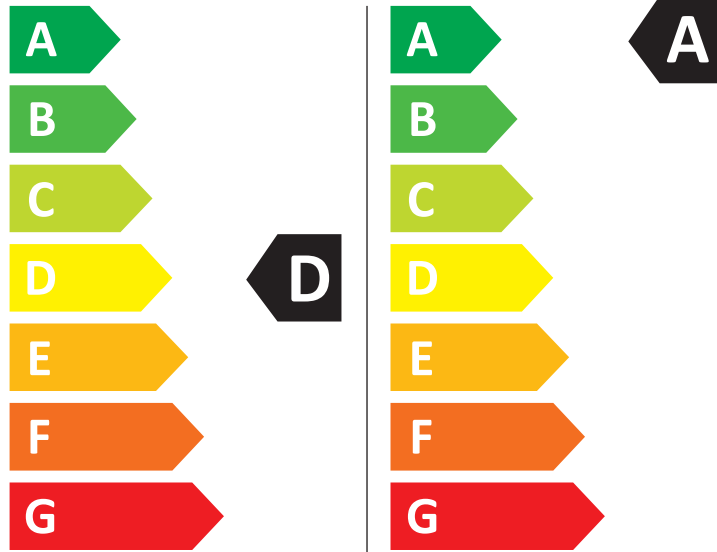

# ENERG

**SAMSUNG**

WD90DG6B85BE

308 kWh/100

44 kWh/100

6,0 kg 9,0 kg

90 L 50 L

7:32 3:48

ABCDEFG

72 dB ABCD

2019/2014

Size: W 102 x H 198 mm

Material : ART

Release paper: Pale blue-green Glassine