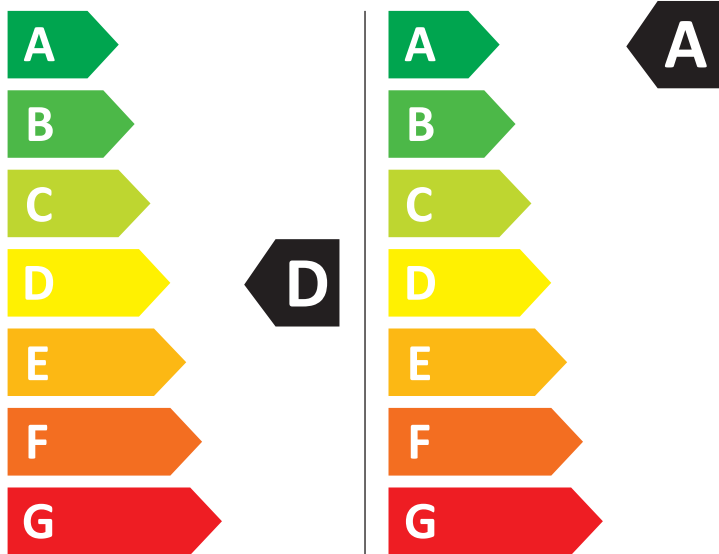

# ENERG

Samsung

WD90DG6B85BK

308 kWh/100

44 kWh/100

6,0 kg

9,0 kg

90 L

50 L

7:32

3:48

ABCDEFG

72 dB  
ABCD

2019/2014

Size: W 102 x H 198 mm

Material : ART

Release paper: Pale blue-green Glassine