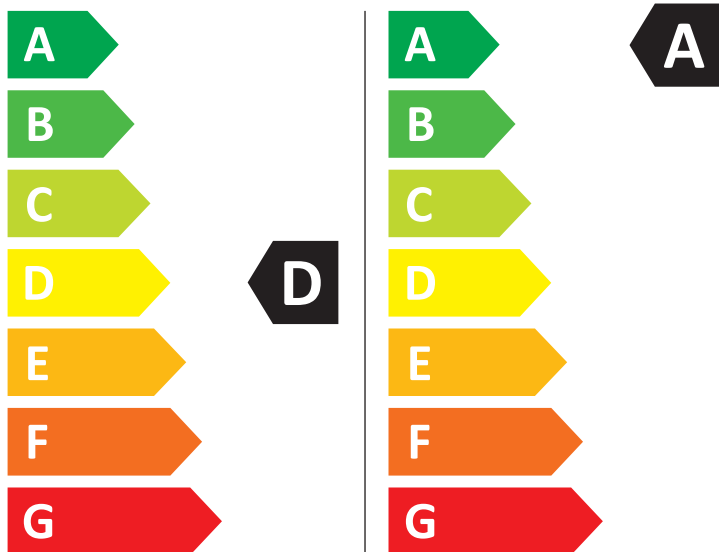

ENERG

Samsung

WD90HG5U34BB

308 kWh/100

32 kWh/100

6,0 kg

9,0 kg

90 L