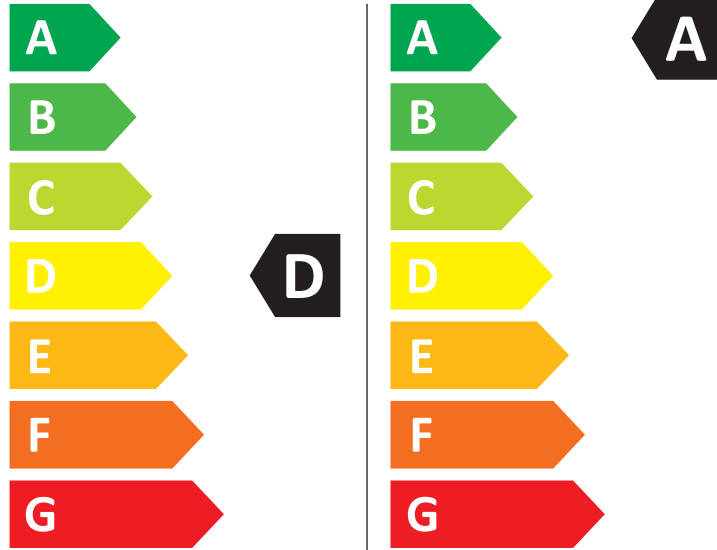

ENERG

Samsung

WD90HG5U34BE

308 kWh/100

32 kWh/100

6,0 kg 9,0 kg

90 L 50 L

7:11 3:48