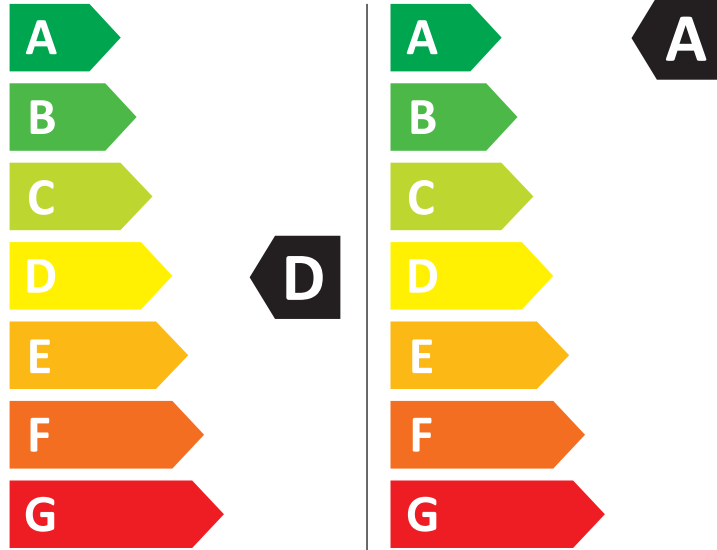

ENERG

Samsung

WD90HG6U94BB

308 kWh/100

32 kWh/100

6,0 kg 9,0 kg

90 L 50 L

7:11 3:48