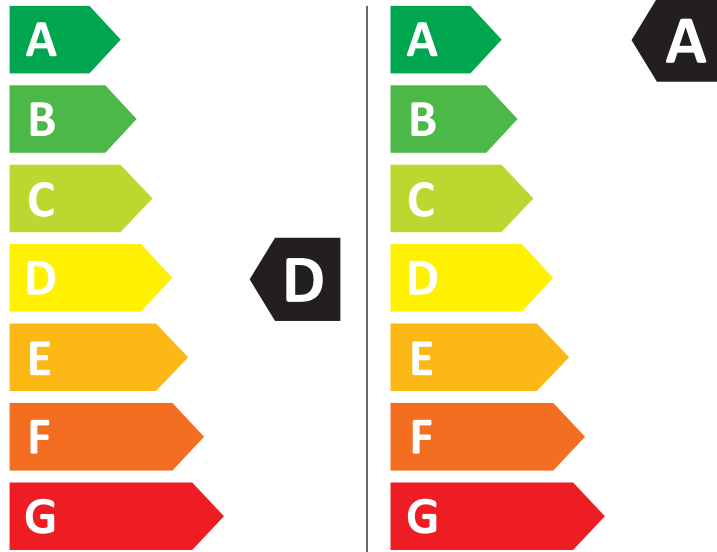

ENERG

Samsung

WD90HG6U94BE

308 kWh/100

32 kWh/100

6,0 kg 9,0 kg

90 L 50 L

7:11 3:48