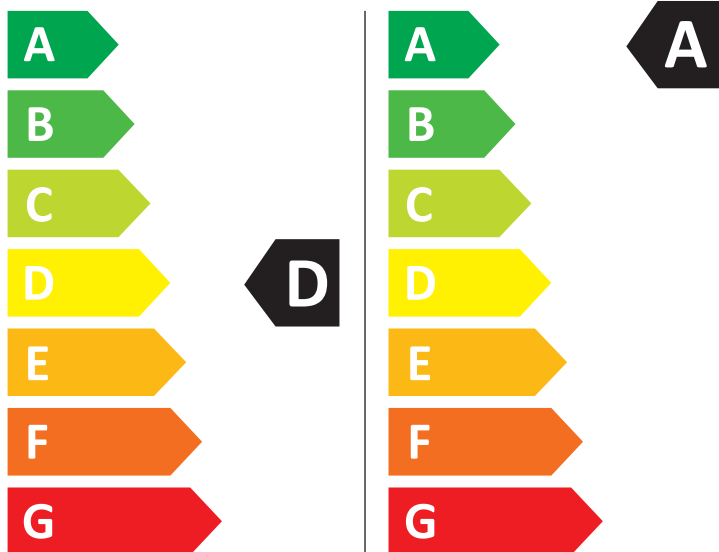

# ENERG

**SAMSUNG**

WD91DG5B15BE

308 kWh/100

44 kWh/100

6,0 kg

9,0 kg

90 L

50 L

7:32

3:48

ABCDEFG

72 dB  
ABCD

2019/2014

Size: W 102 x H 198 mm

Material : ART

Release paper: Pale blue-green Glassine