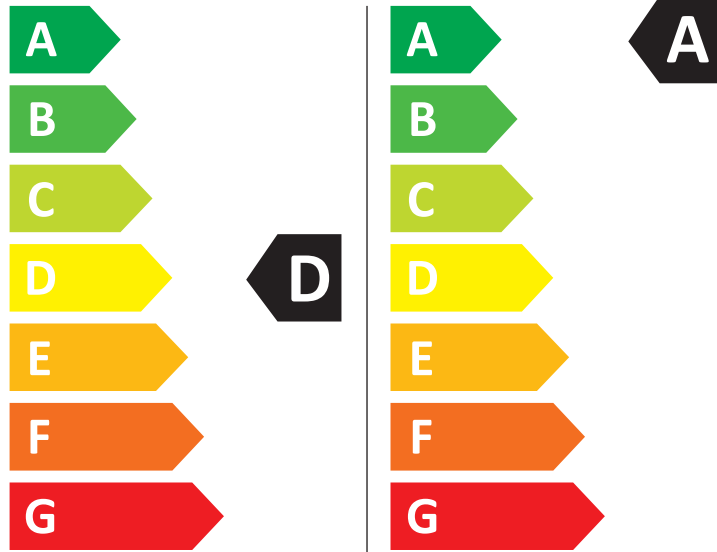

# ENERG

**SAMSUNG**

WD9BDB7B85GE

308 kWh/100

44 kWh/100

6,0 kg 9,0 kg

90 L 50 L

7:32 3:48

ABCDEFG

72 dB ABCD

2019/2014

Size: W 102 x H 198 mm

Material : ART

Release paper: Pale blue-green Glassine