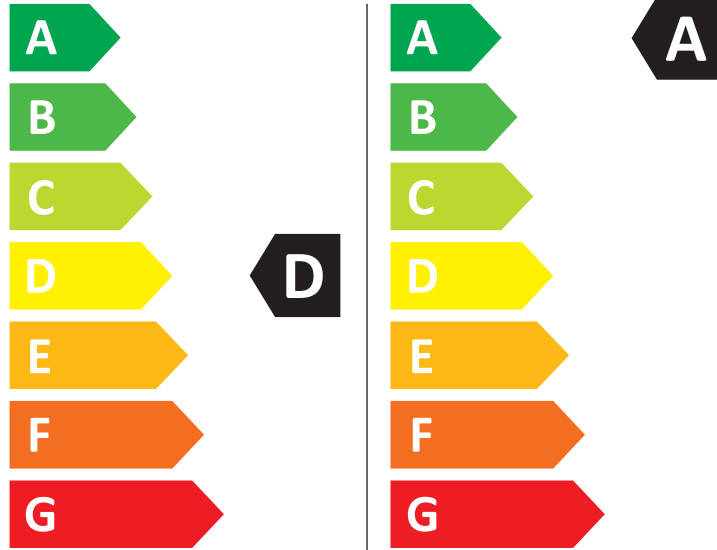

# ENERG

Samsung

WD9BHG5U34BE

308 kWh/100

32 kWh/100

6,0 kg 9,0 kg

90 L 50 L

7:11 3:48