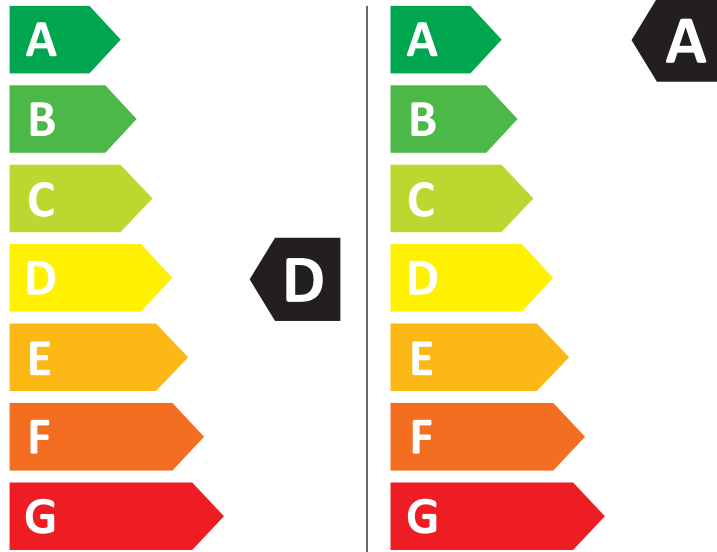

ENERG

Samsung

WD9BHG6U94BE

308 kWh/100

32 kWh/100

6,0 kg

9,0 kg

90 L