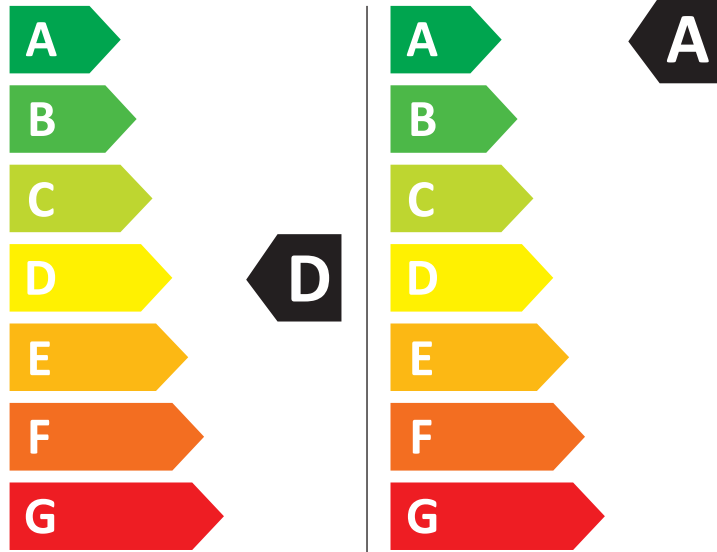

ENERG

SAMSUNG

WD9EDB7B85GB

308 kWh/100

44 kWh/100

6,0 kg 9,0 kg

90 L 50 L

7:32 3:48

ABCDEFG

72 dB ABCD

2019/2014

Size: W 102 x H 198 mm

Material : ART

Release paper: Pale blue-green Glassine