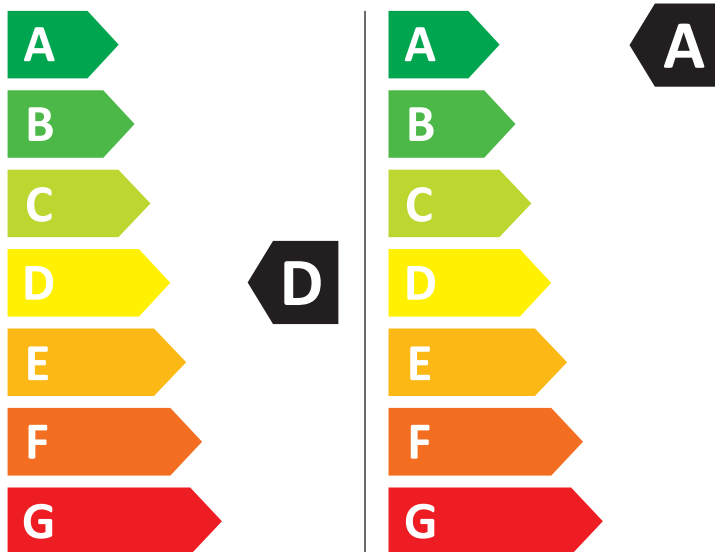

ENERG

Samsung

WD9UHG5U34BB

308 kWh/100

32 kWh/100

6,0 kg

9,0 kg

90 L