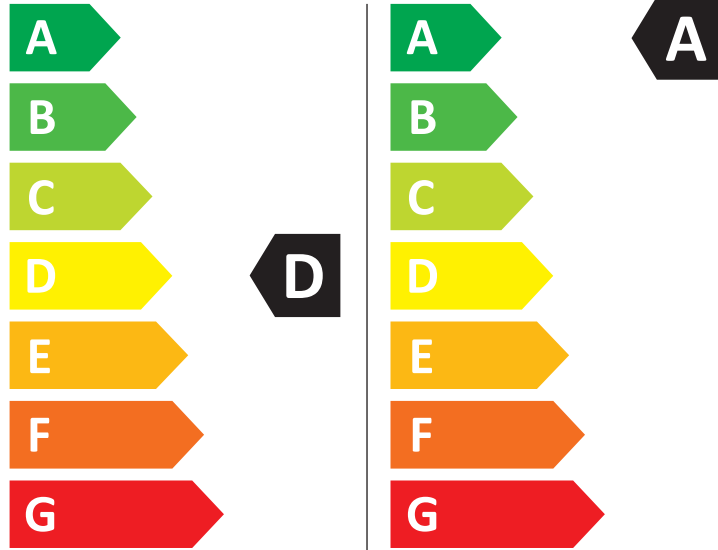

# ENERG

Samsung

WD9UHG5U34BE

308 kWh/100

32 kWh/100

6,0 kg 9,0 kg

90 L 50 L

7:11 3:48