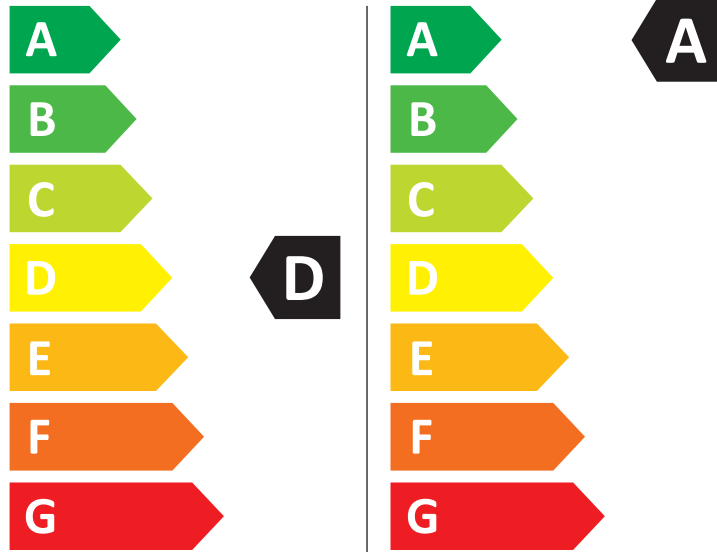

ENERG

Samsung

WD9UHG5U34BX

308 kWh/100

32 kWh/100

6,0 kg 9,0 kg

90 L 50 L

7:11 3:48