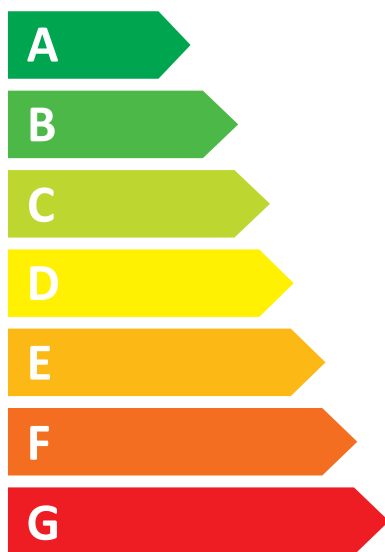

ENERG

SAMSUNG

WW11BBA047AE

53 kWh /

11,0 kg

4:00

54 L

ABCDEFG

ABCD

2019/2014

Size: W 102 x H 198 mm

Material : ART

Release paper: Pale blue-green Glassine