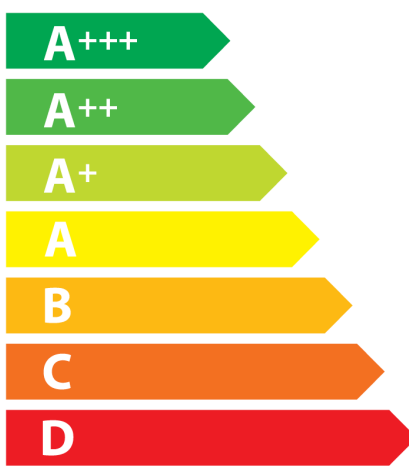

ЕНЕРГО  
ЕФЕКТИВНІСТЬ

SAMSUNG

NK24M5060SS

**80**  
кВт•г/рік

A circular icon containing a fan symbol. Below it is the text 'A B C D E F G'.

An icon of a lightbulb. Below it is the text 'A B C D E F G'.

An icon showing water droplets falling from a horizontal surface. Below it is the text 'A B C D E F G'.

An icon of a speaker with sound waves. Below it is the text '70 дБ'.

№ 28 від 2018 р.