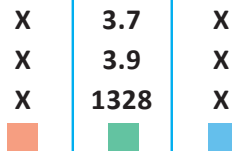

SEER 5.9

kWh/annum 421

SCOP

kW X 3.7 X

SCOP X 3.9 X

kWh/annum X 1328 X

59 dB

65 dB