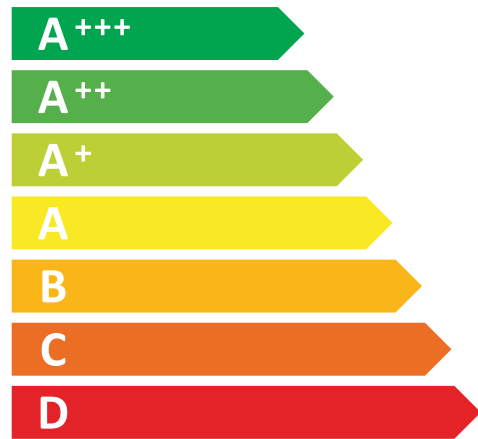

# ENERGY

SAMSUNG

DV90BB7445GE

**A+++**

**182**  
kWh/annum

**215**  
min/cycle\*

**9.0**  
kg

**63**  
dB

 **AB CDEFG**

392/2012

Size: W 110 x H 220 mm

Material : ART

Release paper: Pale blue-green Glassine