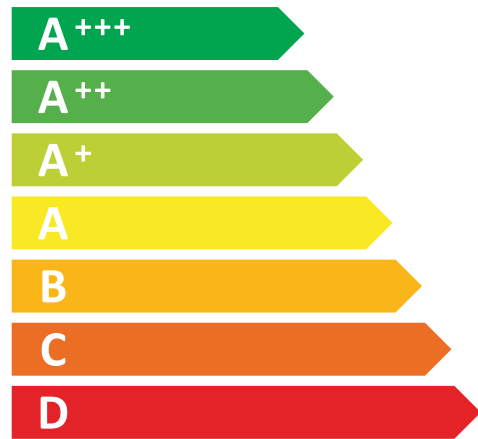

ENERGY

SAMSUNG

DV90BB9545GB

A+++

176
kWh/annum

239
min/cycle*

9.0
kg

60
dB

ABCDEF

392/2012

Size: W 110 x H 220 mm

Material : ART

Release paper: Pale blue-green Glassine