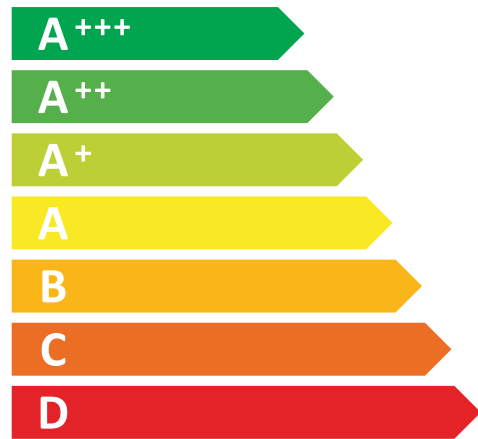

ENERGY

SAMSUNG

DV90BBA245AB

A+++

192
kWh/annum

182
min/cycle*

9.0
kg

64
dB

ABCDEF

392/2012

Size: W 110 x H 220 mm

Material : ART

Release paper: Pale blue-green Glassine