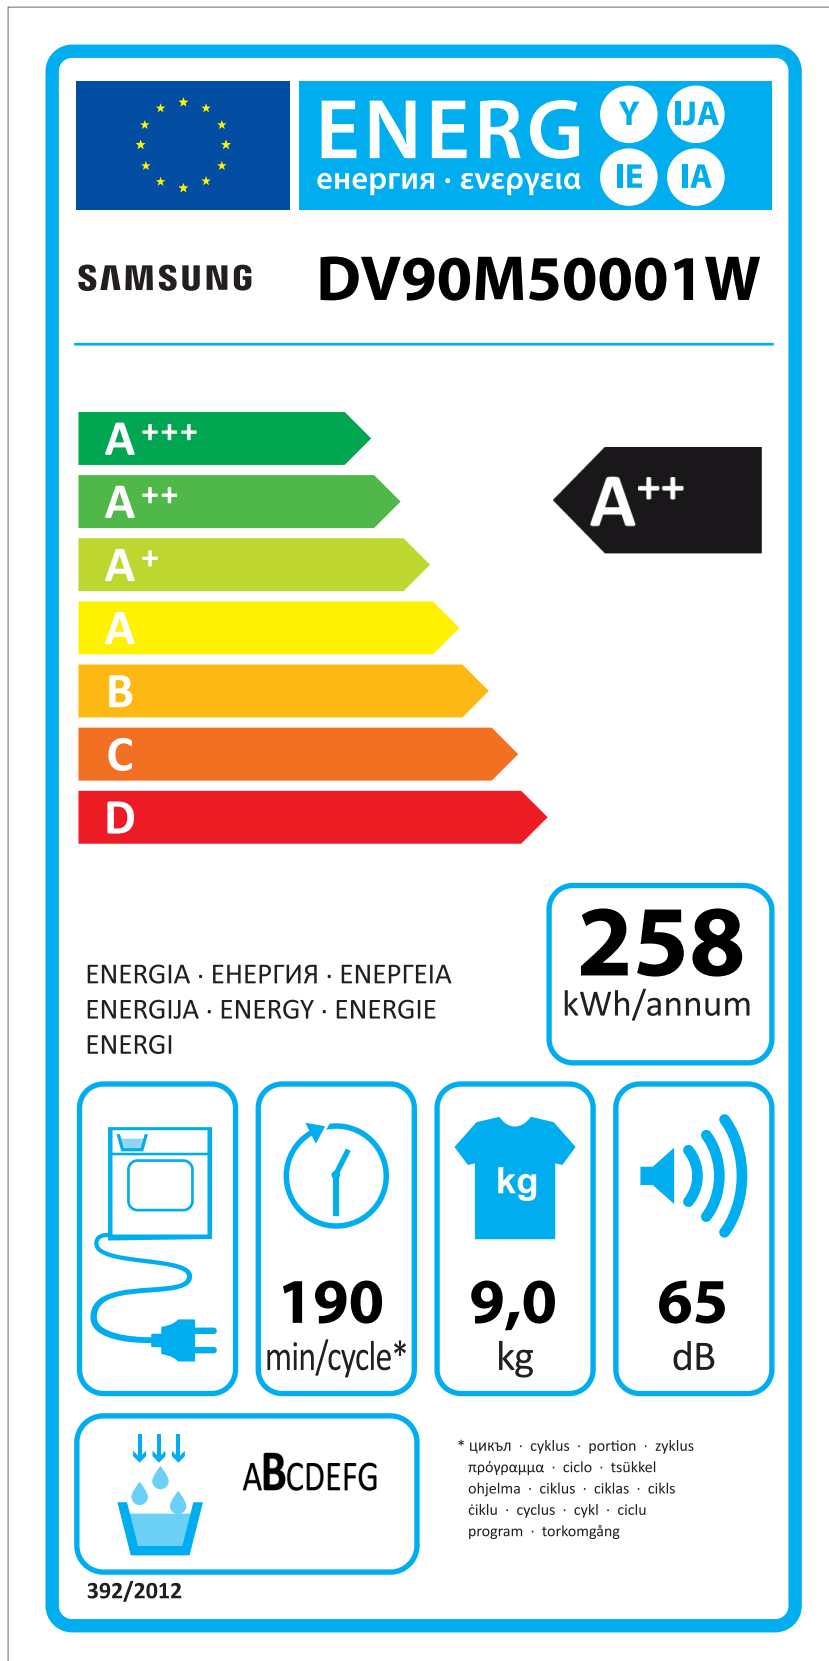

ERP LABEL ENERGY (DRYER CONDENSER TYPE)

CODE : DC68-03225C
Size : 110 x 220 (mm)
Material : ART