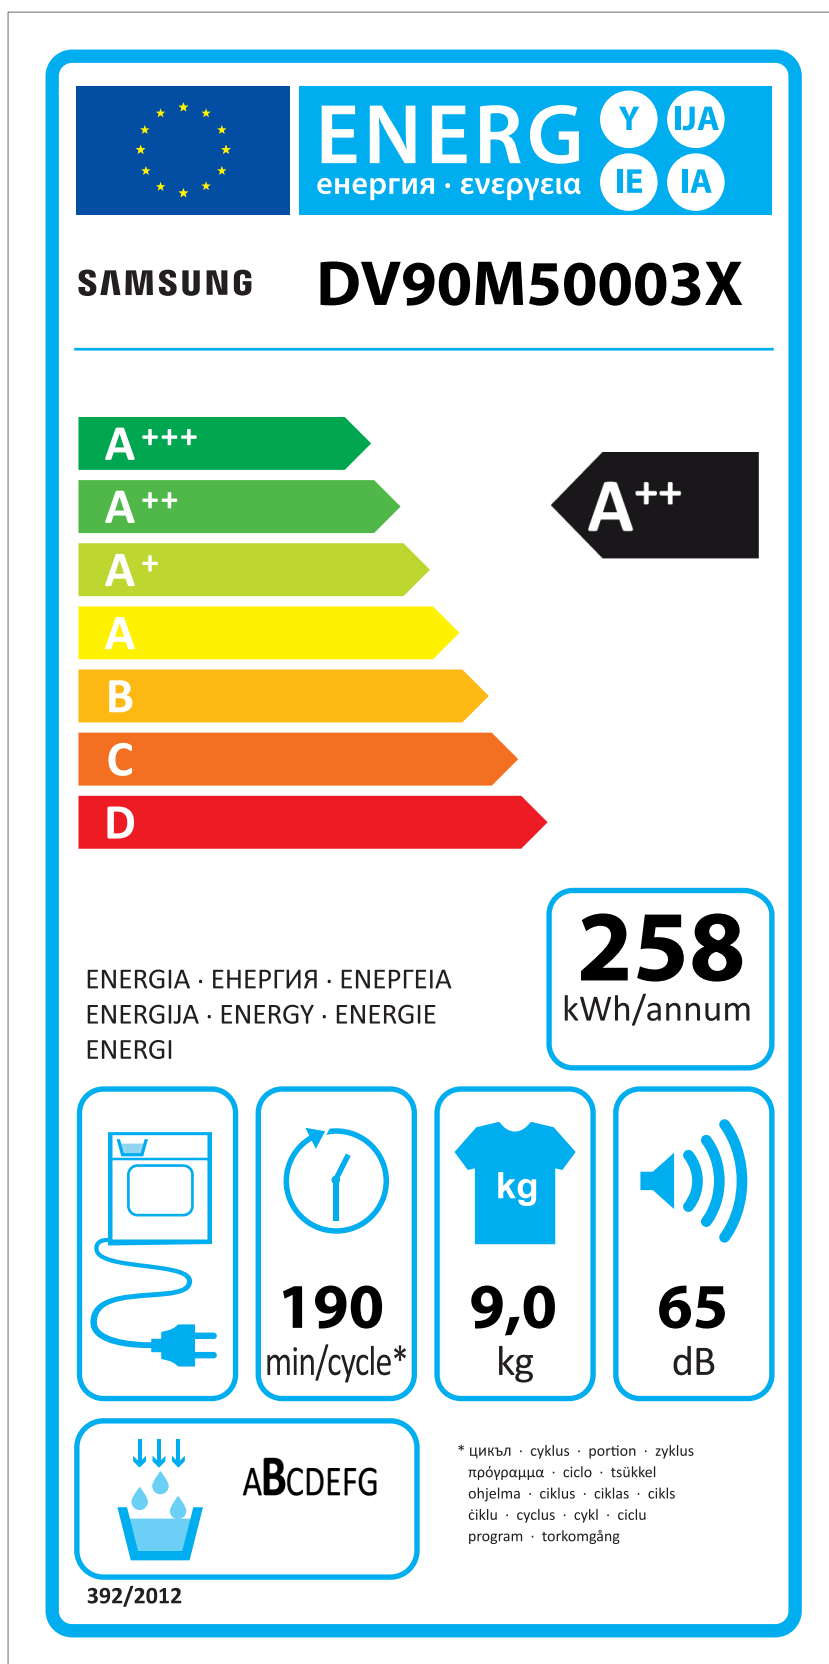

ERP LABEL ENERGY (DRYER CONDENSER TYPE)

CODE : DC68-03225C
Size : 110 x 220 (mm)
Material : ART