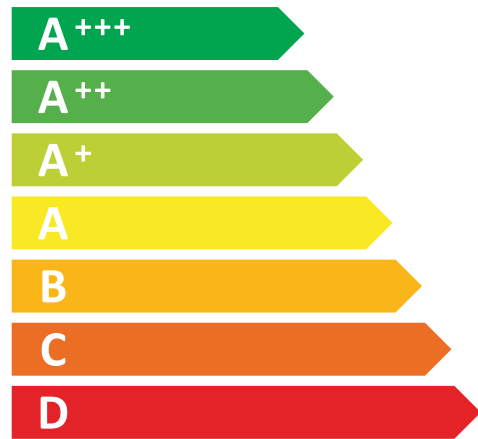

ENERGY

SAMSUNG

DV90T6240LB

A+++

194
kWh/annum

220
min/cycle*

9.0
kg

63
dB

ABCDEF

392/2012

Size: W 110 x H 220 mm

Material : ART

Release paper: Pale blue-green Glassine