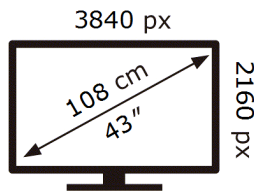

SAMSUNG

HG43AU800EE

54 kWh/1000h

ABCDEF **G**

104 kWh/1000h

2019/2013

ENERG 

SAMSUNG