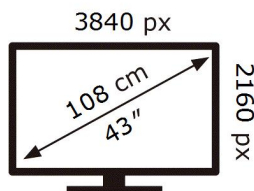

HG43AU800EE

54 kWh/1000h

ABCDEF **G**

104 kWh/1000h

2019/2013