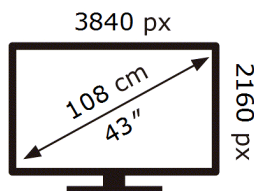

Samsung

HG43Q60AAEE

54 kWh/1000h

ABCDEF **G**

101 kWh/1000h

2019/2013

ENERG ⚡

Samsung