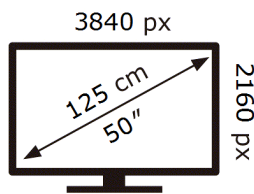

Samsung

HG50Q60AAEU

70 kWh/1000h

ABCDEF **G**

110 kWh/1000h

ENERG 

Samsung

HG50Q60AAEU