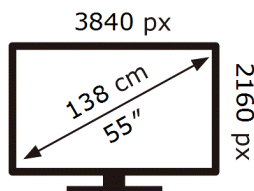

Samsung

HG55AU800EE

80 kWh/1000h

ABCDEF **G**

132 kWh/1000h

ENERG 

Samsung

HG55AU800EE