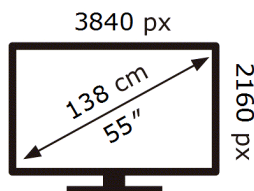

ENERG

Samsung

HG55AU800EE

80 kWh/1000h

ABCDEF **G**

132 kWh/1000h

2019/2013