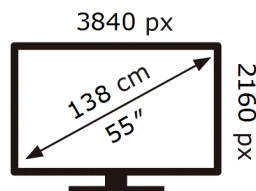

Samsung

HG55CU700EU

**84** kWh/1000h

ABCDEF **G**

**126** kWh/1000h

**ENERG**

Samsung

HG55CU700EU