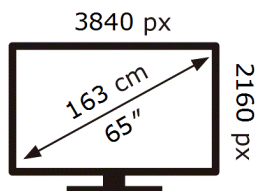

ENERG ⚡

Samsung

HG65BU800EU

124 kWh/1000h

ABCDEF **G**

179 kWh/1000h

2019/2013