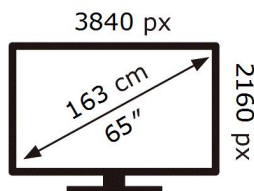

ENERG

SAMSUNG

HG65CU700EU

112 kWh/1000h

ABCDEF **G**

197 kWh/1000h

2019/2013