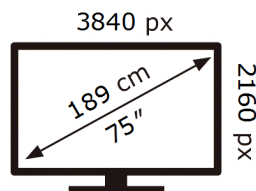

ENERG ⚡

Samsung

HG75CU700EU

140 kWh/1000h

ABCDEF **G**

201 kWh/1000h

2019/2013