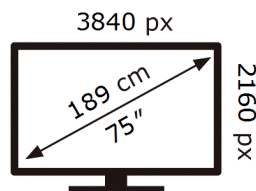

Samsung

HG75CU700EU

140 kWh/1000h

ABCDEF **G**

201 kWh/1000h

ENERG ⚡

Samsung

HG75CU700EU