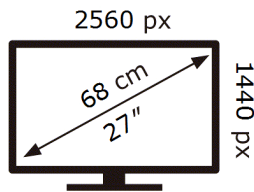

SAMSUNG

C27G73TQSR

32 kWh/1000h

ABCDEF **G**

HDR

66 kWh/1000h

ENERG

SAMSUNG