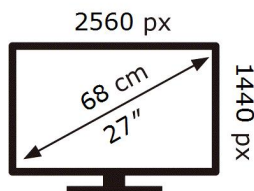

C27G73TQSR

32 kWh/1000h

ABCDEF **G**

HDR

66 kWh/1000h

2019/2013